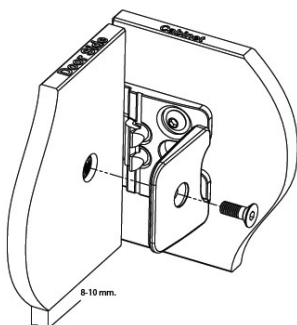

PRODUCT SHEET

Description:

Glass Door Hinge "Obsession" Inset, Brass, Black,W/Catch,For 8-10mm Glass, Glass Drill: $\varnothing$ 14mm, Load Capacity 16kg,, Max Door Size: 650x2000x10mm

Item number:

15.06.481-0

Units	Box	Carton	HS Code	Barcode
Pcs.	1	20	8302100090	 5704866510233

SISO A/S

Mileparken 11
DK-2740 Skovlunde
Denmark
VAT: DK 24786013

Phone +45 45 830 900

www.siso.dk
siso@siso.dk

Danske Bank
Nytorv Branch
Copenhagen
SWIFT: DABADKKK

Account no.
4180 3112 112936
IBAN Account
DK7230003112112936